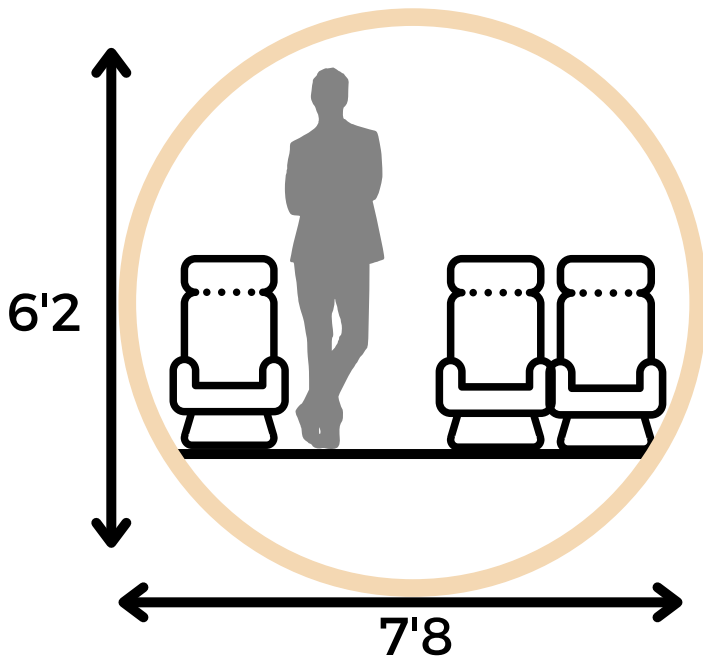

FALCON 2000 | N508DJ

The Falcon 2000 is a charter-friendly and spacious Super Mid Sized Jet, ideal for long-range business and leisure travelers.

The Falcon's cabin offers generous 10 passenger executive seating, stand-up headroom, a three-person crew, a refreshment center, Cabin video system with 15-inch forward bulkhead monitor & four 5.6-inch plug-in monitors, Airshow 400, dual CD/DVD entertainment system, and Wifi capabilities. The Falcon's dressing room, full galley, private lavatory and large baggage area ensure a flexible and functional trip while offering comfort and luxury at every Mile.

PAX:10

WIFI

Airshow

Lavatory

1 Cabin Attendant

Suitcase 10x Carry-On 10x

FALCON 2000 | N508DJ

FALCON 2000 | N508DJ