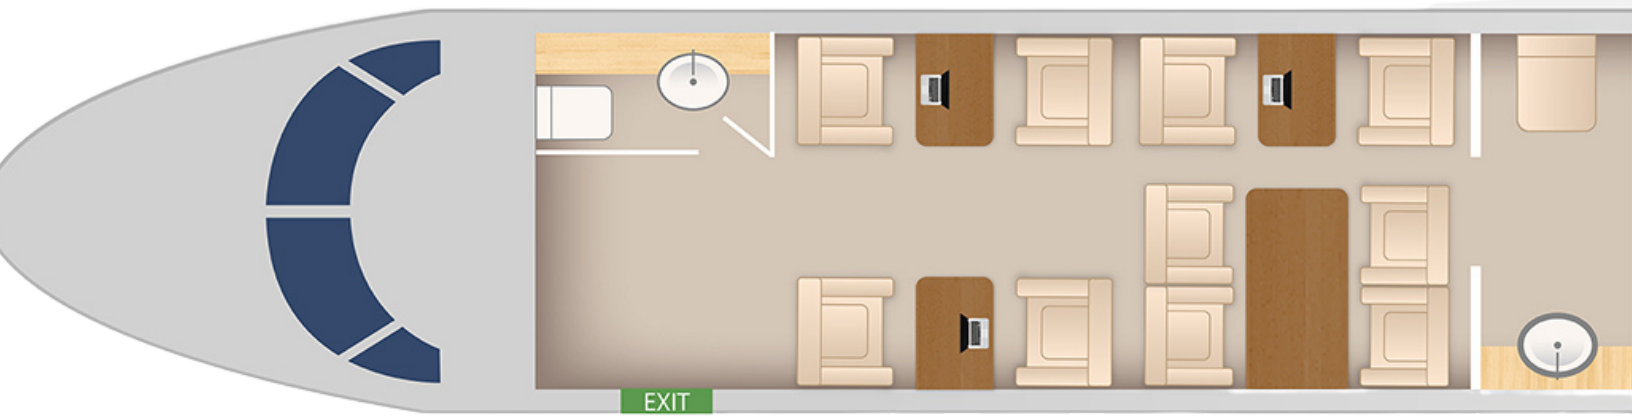

FALCON 2000 | N508DJ